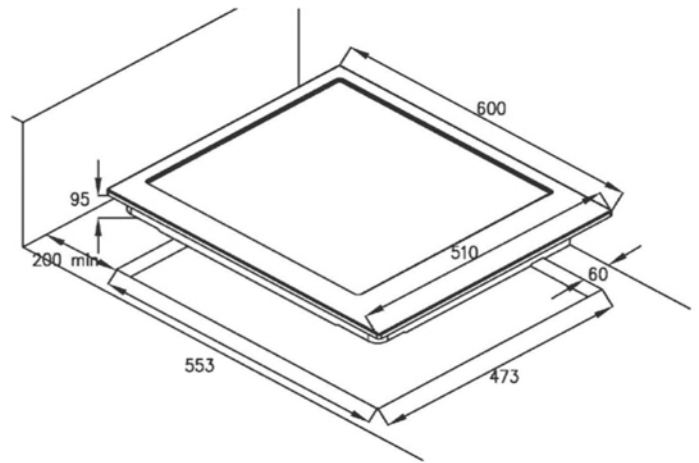

## Gas Cooktop 600mm — GC604MBFC

Product Code - CG1010

### Product Specifications \*

Finish	Black glass
Dimensions	600 x 510 mm
Power Source	Natural Gas / LPG
Trivets	Cast iron trivets
Burners	Triple ring wok burner (3.6kW) 2 x semi rapid burner (1.75kW) Auxiliary burner (1.0kW)
Controls	Side controls
Features	Flame failure devices Italian SABAF burners Wok trivet Automatic under knob ignition All trivets, burner caps and knobs are removable and dishwasher safe
Warranty	3 years